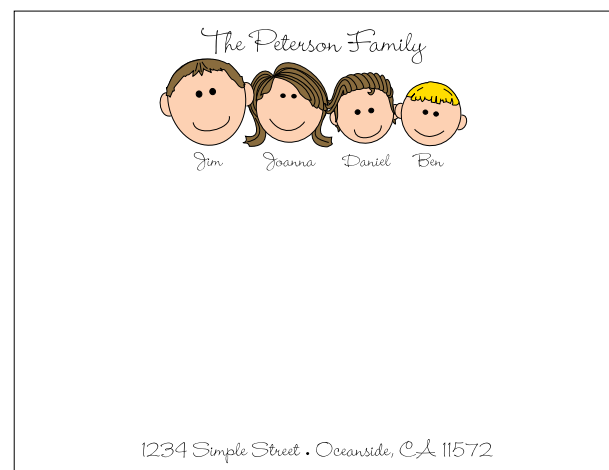

Format F95 Font: Wendy