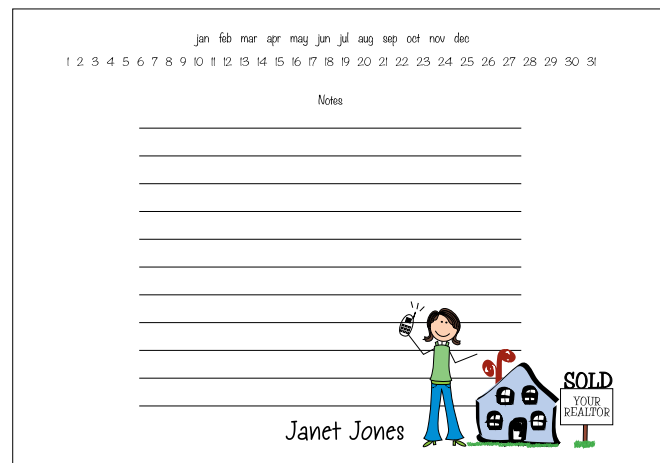

Font: Birdie

Format: MP10

Font: Sharpie

Format: MP12

Font: Lickcurl

Write on Mouse Pad

10 x 7 • 50 Sheets printed on light white paper
Up to 5 characters

Format: BB2 Font: Nevi