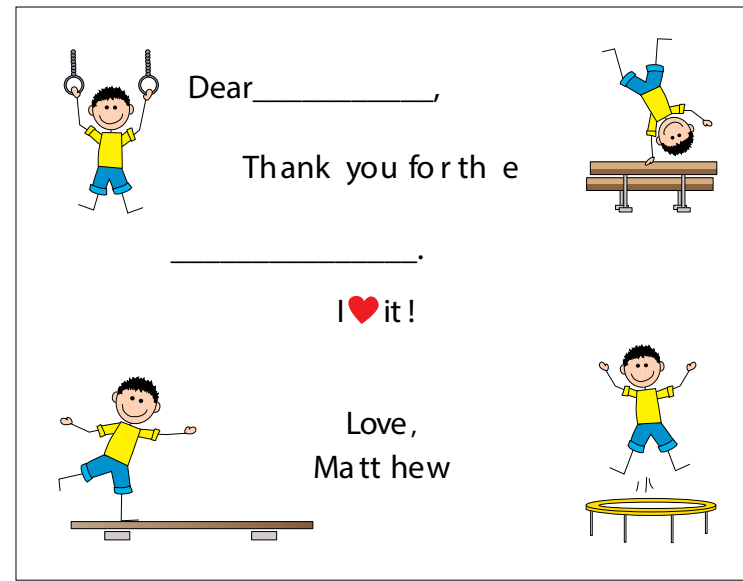

Format FA15080 Font: Birdie