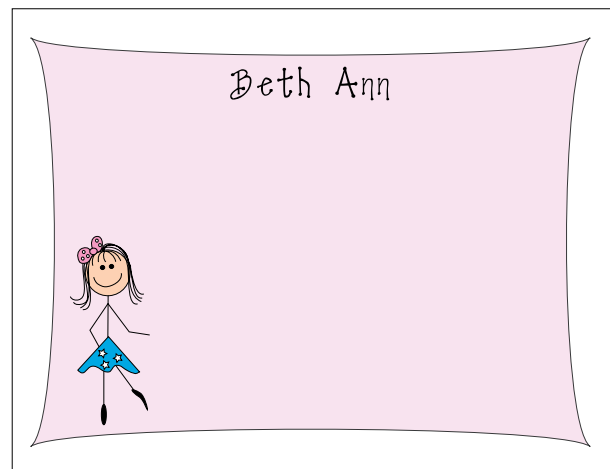

Format F22 Font: Cool Dots