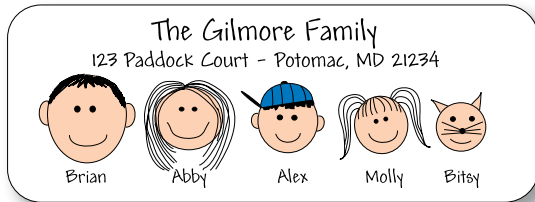

*Large Pad & Large Acrylic designs are interchangeable

*Large Pad & Large Acrylic designs are interchangeable

Standard Address Labels

1 x 2 5/8 - Up to 2 characters or 5 heads

Format: AL1 Font: Andy

Format: AL95 Font: Tally