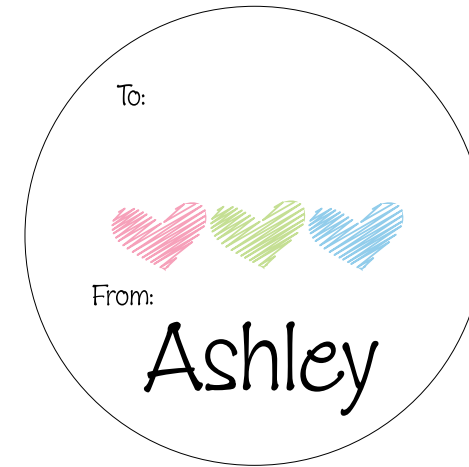

Circle Gift Stickers

2¹/₂ Inch in diameter • Up to 2 characters or 3 heads

Format CG14 Font: Zipty Do

Format CG15 Font: Birdie

Format CG16 Font: Kristen

Format CG33 Font: Tally

Format CG20 Font: Zipty Do

Format CG21 Font: Lickcurl