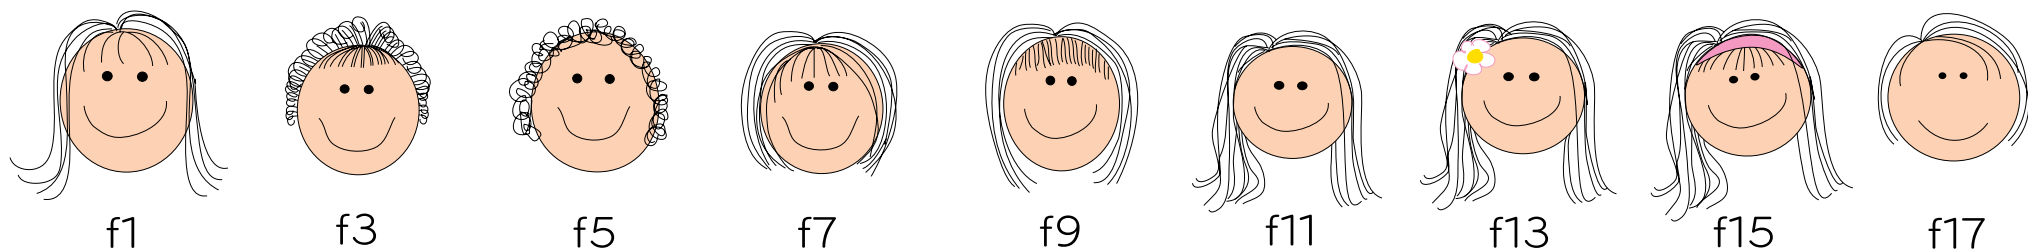

Female Heads (page 2 of 2)

Accessories