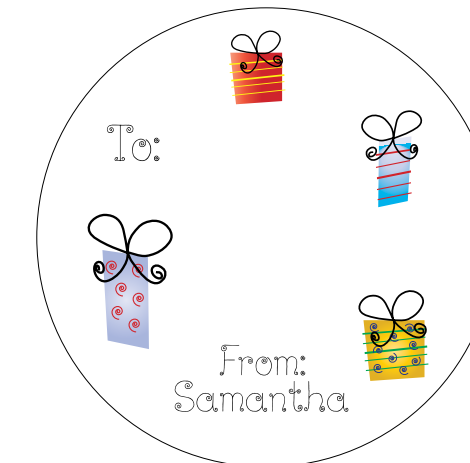

Circle Gift Stickers

2 1/2 Inch in diameter • Up to 2 characters or 3 heads

Format CG1 Font: Vegacute

Format CG2 Font: Kidprint

Format CG3 Font: Kristen

Format CG5 Font: Curlz

Format CG4 Font: Kristen

Format CG6 Font: Andy

Circle Gift Stickers

2 1/2 Inch in diameter • Up to 2 characters or 3 heads

Format CG8 Font: Cool Dots

Format CG9 Font: Happy

Format CG10 Font: Vegacute

Format CG11 Font: Curlz

Format CG12 Font: Lickcurl

Format CG13 Font: Kid Print

Circle Gift Stickers

2¹/₂ Inch in diameter • Up to 2 characters or 3 heads

Format CG14 Font: Zipty Do

Format CG15 Font: Birdie

Format CG16 Font: Kristen

Format CG33 Font: Tally

Format CG20 Font: Zipty Do

Format CG21 Font: Lickcurl