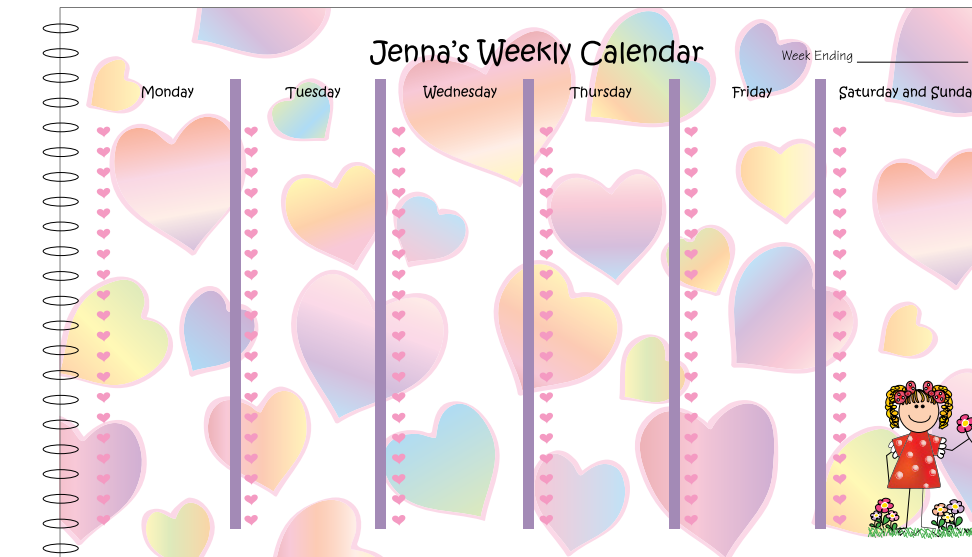

Format WK8 Font: Kristen