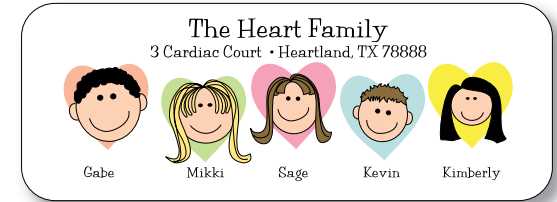

Format: AL107 Font: Happy